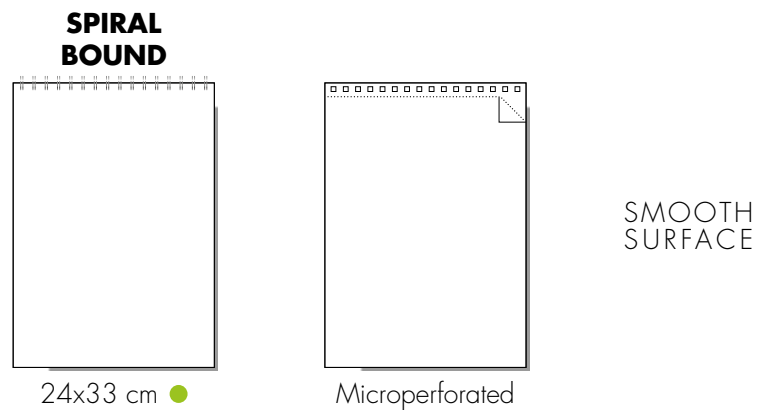

artWORK^{pad}

The new *artWORK pad* collections was developed to gather your ideas and projects in a practical solution. Made with the best raw materials that will give an added touch to your creativity. Available in the *Sketch*, *Draw*, and *Paint* versions, everyone of them has unique and balanced characteristics:

- *Sketch*, in the 24x33 cm format is spiral bound and consists of 80 natural white sheets of 120 grams which are perfect for drawing with pencil, ink, or charcoal.
- *Draw*, in the 24x33 cm format is spiral bound and consists of 50 natural white sheets of 160 grams and 15 sheets in transparent paper (to trace) ideal for your projects and designs.
- *Paint*, in the 24x33 cm format is spiral bound and consists of high weight sheets (250 grams): 30 in natural white, 3 apricot, 3 in light blue, 3 in light gray, 3 in black that are ideal for wet techniques.

FORMAT