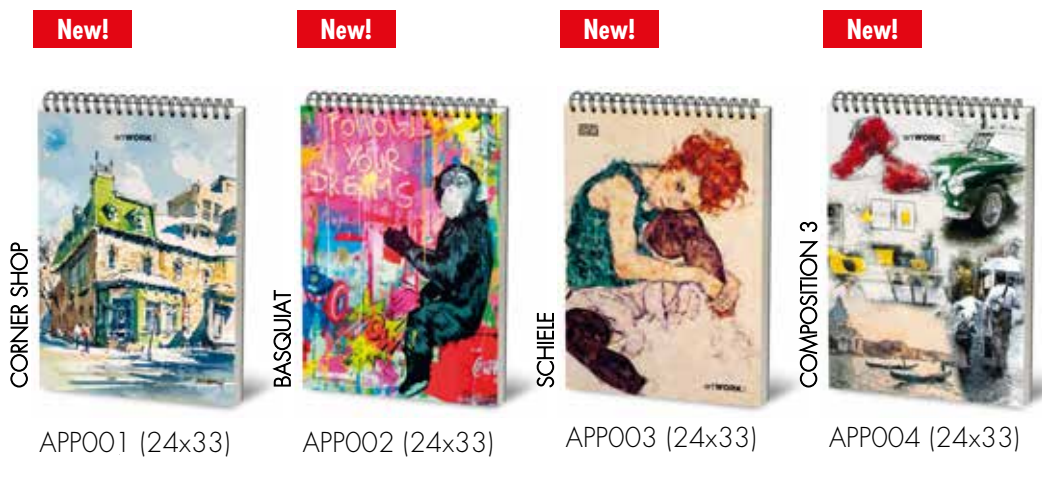

# SKETCH

**BEST FOR:** GRAPHITE PENCIL - CHARCOAL - INK - MARKER - FELT-TIP PEN - COLORED PENCIL

SRP \$22.95

120 g/m<sup>2</sup>

x80 Sheets  
Natural White

# DRAW

**BEST FOR:** MIXED MEDIA - GRAPHITE PENCIL - CHARCOAL - PASTEL - COLORED PENCIL - CRAYON - FOUNTAIN PEN - INK

SRP \$22.95

160 g/m<sup>2</sup>

x50 Sheets  
Natural White  
+ x15 Sheets  
Transparent

# PAINT

**BEST FOR:** MIXED MEDIA - GRAPHITE PENCIL - GOUACHE - WATERCOLOUR - PASTEL - MARKER - FELT-TIP PEN

SRP \$22.95

250 g/m<sup>2</sup>

x30 Sheets  
Natural White  
+ x3 Sheets  
Apricot  
+ x3 Sheets  
Light Blue  
+ x3 Sheets  
Light Gray  
+ x3 Sheets  
Black