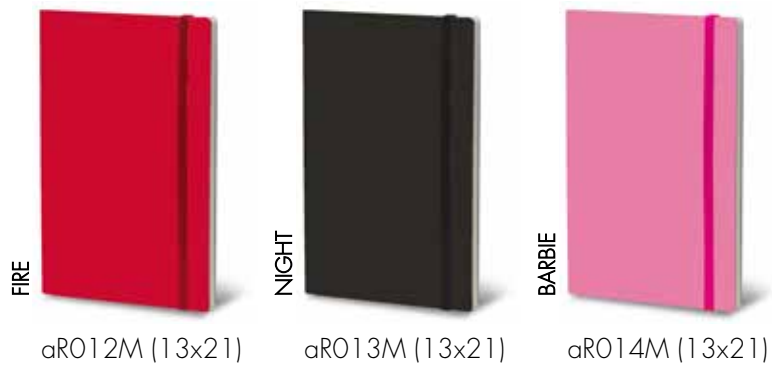

FLEX

SOFTCOVER NOTEBOOK

SRP $16.75

FIRE

aR012M (13x21)

NIGHT

aR013M (13x21)

BARBIE

aR014M (13x21)