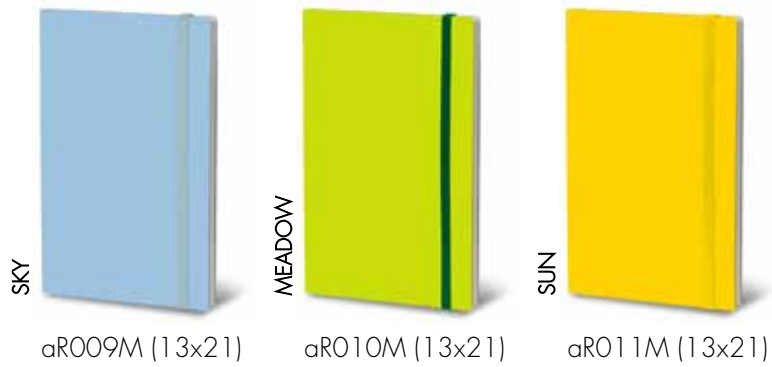

FLEX

SOFTCOVER NOTEBOOK

SRP $16.75

SKY

aR009M (13x21)

MEADOW

aR010M (13x21)

SUN

aR011M (13x21)