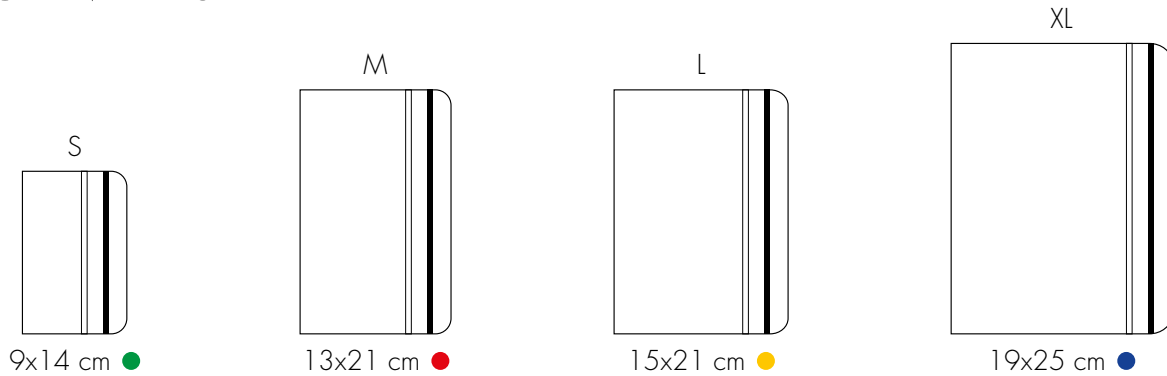

FORMATS

The notebooks are made with uncoated ivory-colored paper of 80 g. in the 9x14 cm, 13x21 cm, 15x21 cm and 19x25 cm formats.

- 9x14 cm: comprised of 144 pages of which 96 are lined, 32 are blank, and 16 are graphed.
- 13x21 cm 15x21 cm, 19x25 cm: comprised of 192 pages of which 144 are lined, 32 are blank, and 16 are graphed.

The graphed pages are perforated and easily detachable.

The product is certified FSC®.

DISPLAYS

The *Stifflex* displays are supplied already assembled and are made in alveolar cardboard in a havana brown color so that the entire production maintains unaltered the standards of environmental sustainability and respect for the environment in which the company as always based its policies.

Counter display (9x14 cm)

Measurements: cm 34x29x27

It can contain: 36 pieces, 9x14 cm

Counter display (13x21 cm and/or 15x21 cm)

Measurements: cm 52x29x34

It can contain: 36 pieces, 13x21 cm and/or 15x21 cm